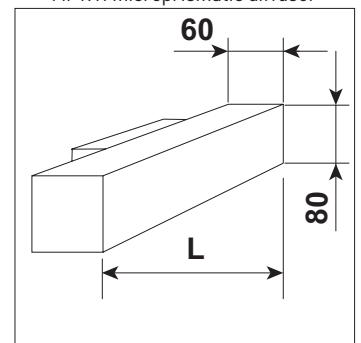

Lighting direction:

PDF datasheet:

WALLY 60

Mounting:	Wall mounted
Body material:	Aluminium profile
Colour:	Standard white RAL 9003M, other RAL colours on request
Lumen output:	Standard up to 4000 lm/meter, any other on request
LED module:	Signify (Philips), Tridonic or equivalent SMD LED modules
Colour temperature:	3000/4000K/2700-6500K TW other on request
Colour Rendering:	CRI>80 in standard, other on request
Driver:	EVG on-off/DALI/TW DT8/MC (MasterConnect)/Casambi, other on request
Wireless control:	Philips MasterConnect / Casambi, other on request
Daylight/Occupancy sensor:	Built-in XC sensor or wireless MCS sensor
Emergency unit:	On request
Operating temperature range:	0°C ... +35°C
IP Class:	IP20 in standard
Power:	220-240V 50/60Hz
Lighting direction:	Direct, direct/indirect lighting
Light distribution:	Symmetric
Diffusor:	OP opal acrylic / MP19H microprismatic UGR<19
Optics:	White reflector
Beam angle:	All types available in our LDT file database
Warranty:	5 Years standard warranty

MCS wireless daylight&occ sensor

XC daylight&occ sensor

Basic dimensions