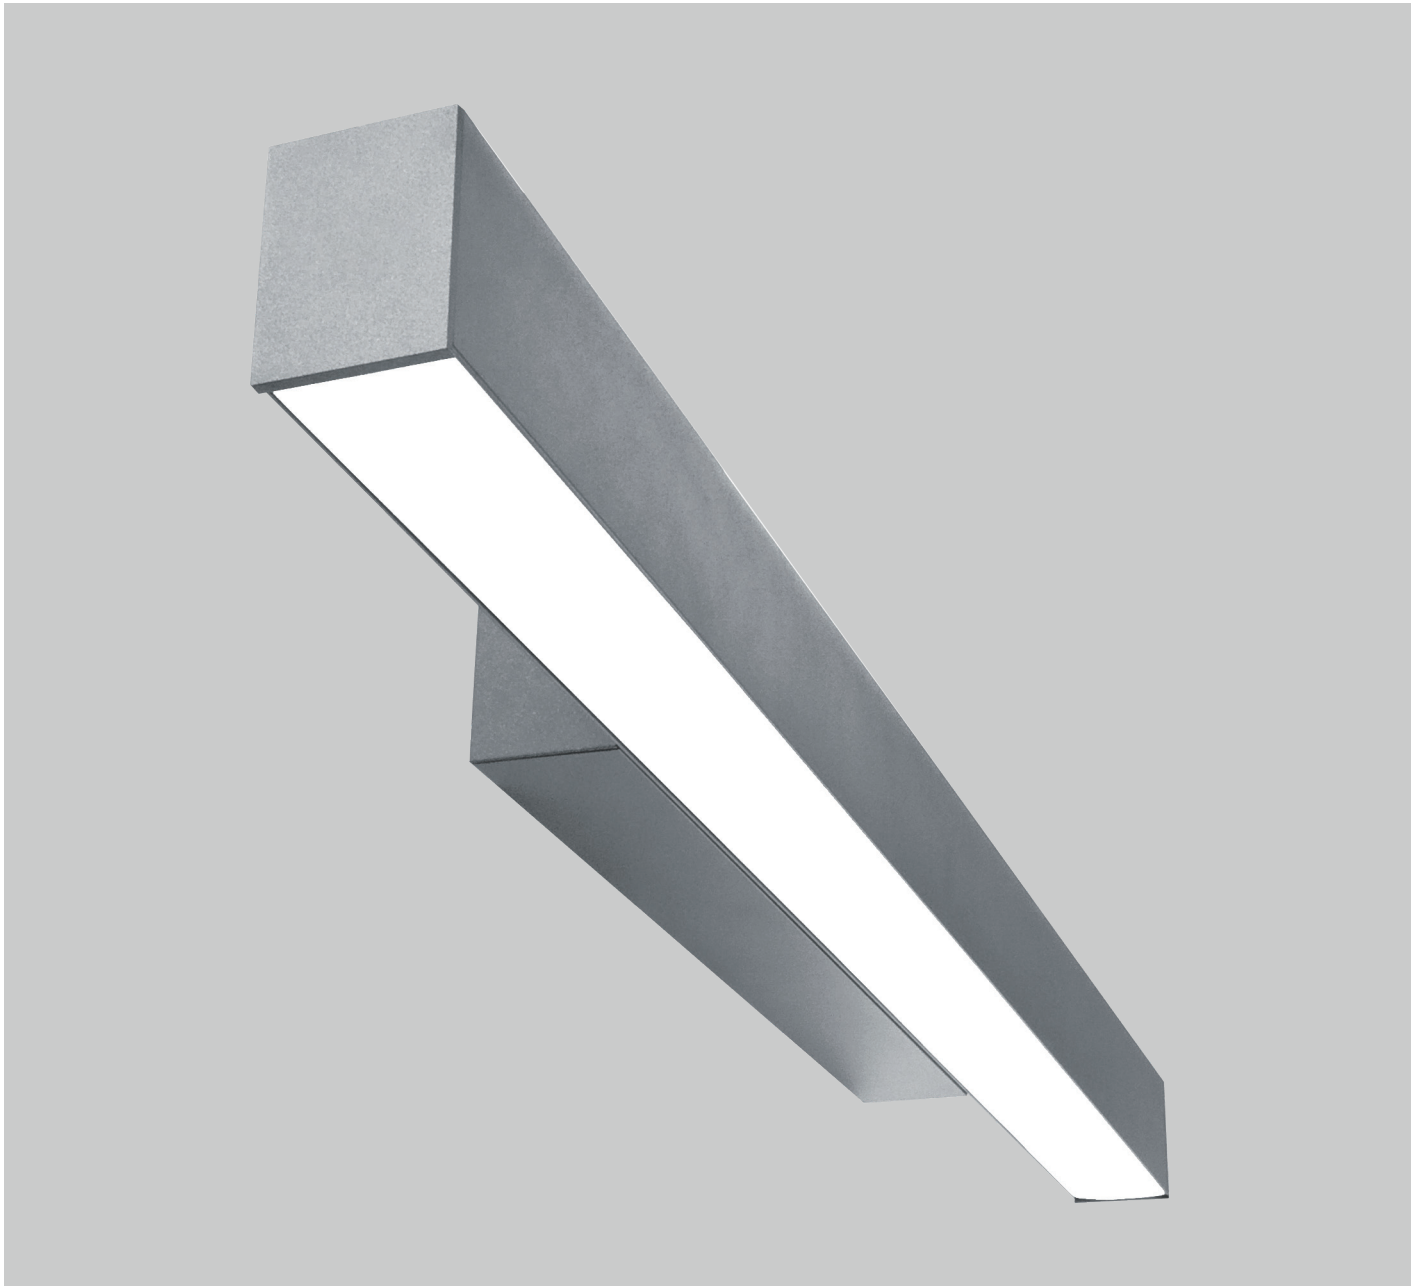

WALLY 60

Linear luminaire made of extruded aluminum profile. High luminous efficacy optics with selection of diffusers. Direct or direct/indirect lighting type. Top quality SMD LED modules with colour consistency MacAdams ≤ 3 , extensive portfolio of lumen ranges, CCTs and spectra. Variety of drivers: standard EVG on/off, DALI and wireless controlled as MasterConnect or Casambi on request. Built-in or remote, wireless occupancy & daylight sensor available to allow significant energy savings and wireless connectivity. Mounting type: wall mounted (custom made brackets on request). Standard colour RAL 9003S, any other colour from basic RAL range available at no extra cost. Variety of diffusers, lumen outputs and drivers allows to use this luminaire in different types of lighting projects. Wide selection of standard lengths. End caps included. Bespoke lengths and shapes of lighting lines available on request.

Lighting direction:

PDF datasheet:

WALLY 60

Mounting:	Wall mounted
Body material:	Aluminium profile
Colour:	Standard white RAL 9003M, other RAL colours on request
Lumen output:	Standard up to 4000 lm/meter, any other on request
LED module:	Signify (Philips), Tridonic or equivalent SMD LED modules
Colour temperature:	3000/4000K/2700-6500K TW other on request
Colour Rendering:	CRI>80 in standard, other on request
Driver:	EVG on-off/DALI/TW DT8/MC (MasterConnect)/Casambi, other on request
Wireless control:	Philips MasterConnect / Casambi, other on request
Daylight/Occupancy sensor:	Built-in XC sensor or wireless MCS sensor
Emergency unit:	On request
Operating temperature range:	0°C ... +35°C
IP Class:	IP20 in standard
Power:	220-240V 50/60Hz
Lighting direction:	Direct, direct/indirect lighting
Light distribution:	Symmetric
Diffusor:	OP opal acrylic / MP19H microprismatic UGR<19
Optics:	White reflector
Beam angle:	All types available in our LDT file database
Warranty:	5 Years standard warranty